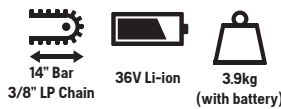

P 536LiXP - BATTERY POWERED

Light weight, instant start and high chain speed – petrol performance, with battery convenience.