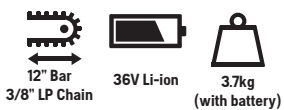

P T536LiXP - BATTERY POWERED

Engineered for easy operation delivering petrol performance, with battery convenience.

12" Bar
3/8" LP Chain
36V Li-ion
3.7kg
(with battery)

$1,047

incl Battery & Charger
(BLi150 Battery, QC330 Charger)