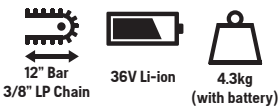

H 120i

Gives you all the power you need, but without the noise and fumes. Ideal for pruning and cutting firewood around the home.

$599

incl Battery & Charger
(BLi150/BLi20 Battery, QC80 Charger)

NEW