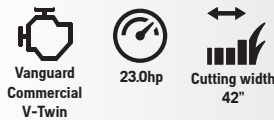

Vanguard Commercial V-Twin 23.0hp Cutting width 42"

$7,299