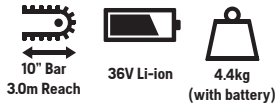

P 536LiPX

Versatile battery pole clearing saw with a 90 degree adjustable cutting head to quickly switch between horizontal and vertical bar position.

$1,047

incl Battery & Charger
($599 unit, $249 BLi150 Battery, $199 QC330 Charger)

P 536LiP4

Fixed length battery pole saw boasting up to 4m reach with performance levels and results that surpass petrol equivalents.