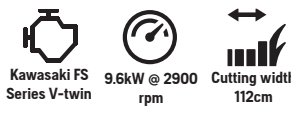

Kawasaki FS Series V-twin 9.6kW @ 2900 rpm Cutting width 112cm

$10,599

12 MONTHS INTEREST FREE NO DEPOSIT

Get the Husqvarna YOU WANT today!

Don't wait any longer, get the Husqvarna you want today with no deposit and 12 months Interest Free[^] [^]see page 15 or ask in-store for full details.