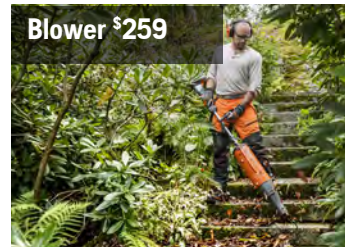

Optional Combi Attachments

Edger \$219

Hedge Trimmer \$379

Pole Saw \$429

Blower \$259

Cultivator \$429

Bristle Brush \$559

Sweeper \$609