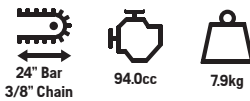

20" Bar
3/8" Chain
68.0cc
6.8kg

\$1,579

\$200 Cash Back
also applies to 562XP - \$1,699
and 576XP - \$1,949

P 395XP

Designed with professional users, delivers high torque for maximum cutting performance.

\$300
Cash Back