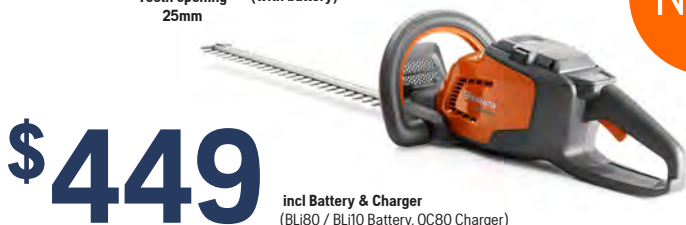

Petrol Performance
Petrol performance with battery convenience

H 115iL

Light weight, perfectly balanced and easy to use battery grass trimmer makes light work of grass trimming and lawn edges.

\$449

incl Battery & Charger
(BLi80 / BLi10 Battery, QC80 Charger)

H 115iHD45

Quiet, light weight, battery-powered hedge trimmer that's easy to use when cutting hedges.

\$449

incl Battery & Charger
(BLi80 / BLi10 Battery, QC80 Charger)

H LC141Li

Extremely quiet, easy to use, with the power you need to get the job done and to deliver the finish your lawn deserves.